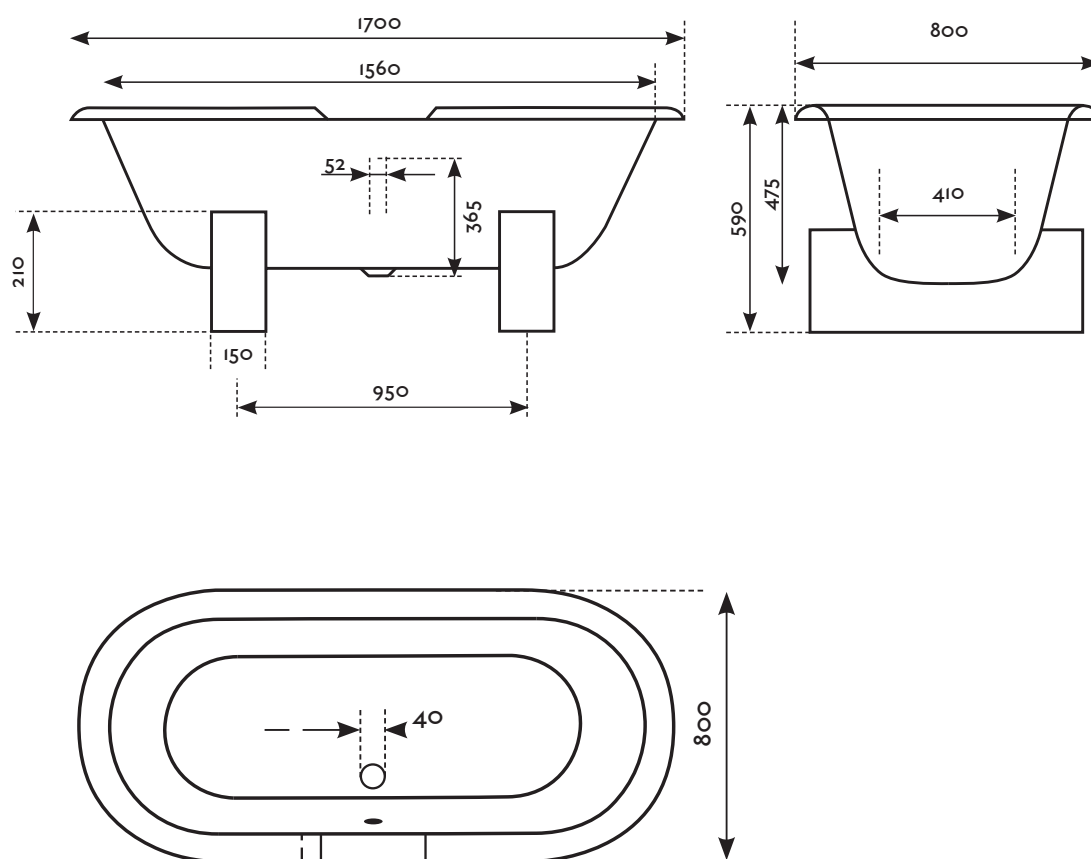

Toshi II

Dimensions (MM)

Volume: 100 Lt
Weight (Dry): 126 Kg

Renaissance

4/37 Northlink Pl,
Virginia QLD 4014
Ph: (07) 3266 5222
Fx: (07) 3266 5233
sales@renaissancebathrooms.com.au
www.renaissancebathrooms.com.au