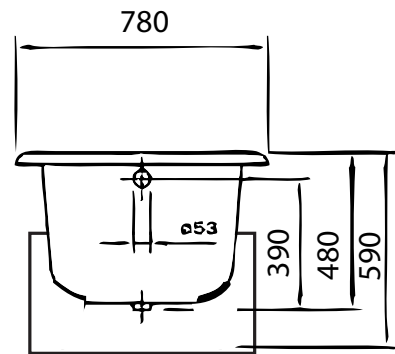

Toshi 1700

Dimensions (MM)

Volume: 170 Lt
Weight (Dry): 106 Kg

Renaissance

4/37 Northlink Pl,
Virginia QLD 4014
Ph: (07) 3266 5222
Fx: (07) 3266 5233
sales@renaissancebathrooms.com.au
www.renaissancebathrooms.com.au