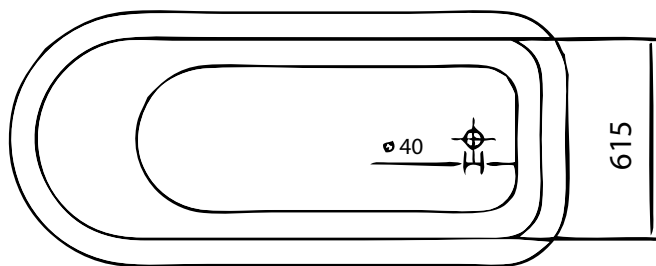

Toshi 1700

Dimensions (MM)

Volume: 170 Lt
Weight (Dry): 106 Kg

Renaissance

4/37 Northlink Pl,
Virginia QLD 4014
Ph: (07) 3266 5222
Fx: (07) 3266 5233
sales@renaissancebathrooms.com.au
www.renaissancebathrooms.com.au