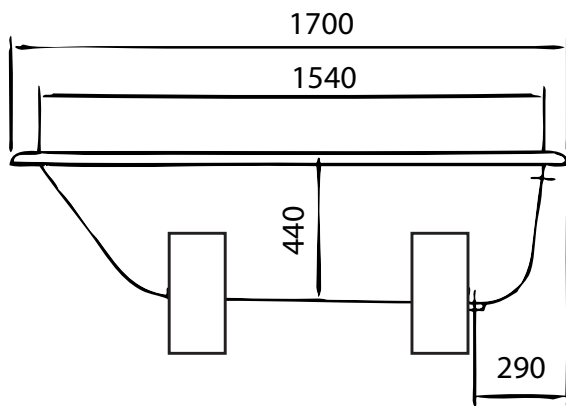

Toshi 1700

Dimensions (MM)

Volume: 170 Lt
Weight (Dry): 106 Kg

Renaissance

4/37 Northlink Pl,
Virginia QLD 4014
Ph: (07) 3266 5222
Fx: (07) 3266 5233
sales@renaissancebathrooms.com.au
www.renaissancebathrooms.com.au