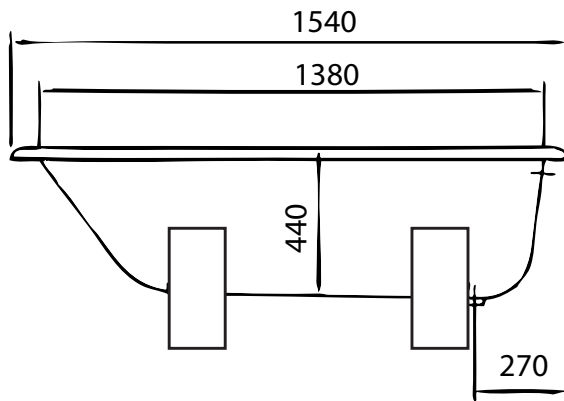

Toshi 1540

Dimensions (MM)

Volume: 140 Lt
Weight (Dry): 100 Kg

Renaissance

4/37 Northlink Pl,
Virginia QLD 4014
Ph: (07) 3266 5222
Fx: (07) 3266 5233
sales@renaissancebathrooms.com.au
www.renaissancebathrooms.com.au