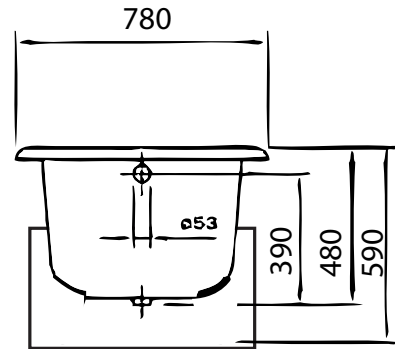

Toshi 1540

Dimensions (MM)

Volume: 140 Lt
Weight (Dry): 100 Kg

Renaissance

4/37 Northlink Pl,
Virginia QLD 4014
Ph: (07) 3266 5222
Fx: (07) 3266 5233
sales@renaissancebathrooms.com.au
www.renaissancebathrooms.com.au