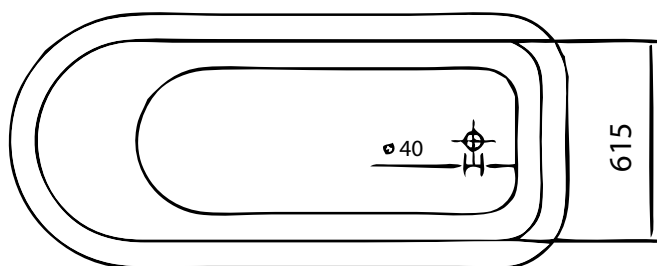

Rustic Roll Top 1700

Dimensions (MM)

Volume: 170 Lt
Weight (Dry): 115 Kg

Renaissance

4/37 Northlink Pl,
Virginia QLD 4014
Ph: (07) 3266 5222
Fx: (07) 3266 5233
sales@renaissancebathrooms.com.au
www.renaissancebathrooms.com.au