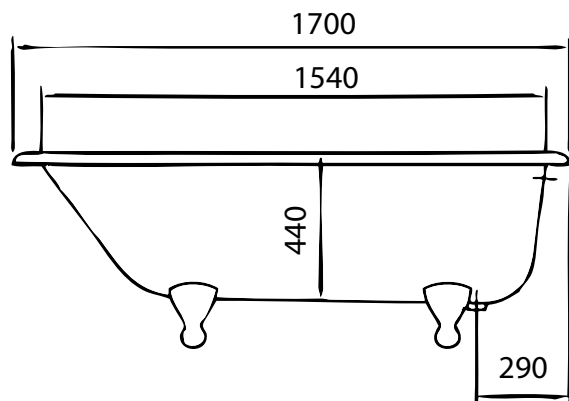

Rustic Roll Top 1700

Dimensions (MM)

Volume: 170 Lt
Weight (Dry): 115 Kg

Renaissance

4/37 Northlink Pl,
Virginia QLD 4014
Ph: (07) 3266 5222
Fx: (07) 3266 5233
sales@renaissancebathrooms.com.au
www.renaissancebathrooms.com.au