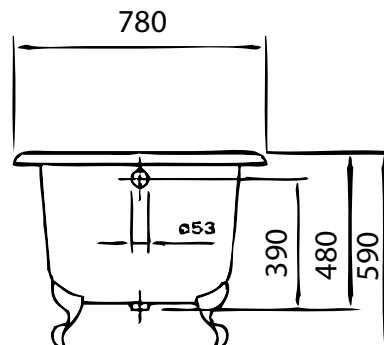

Rustic Roll Top 1700

Dimensions (MM)

Volume: 170 Lt
Weight (Dry): 115 Kg

Renaissance

4/37 Northlink Pl,
Virginia QLD 4014
Ph: (07) 3266 5222
Fx: (07) 3266 5233
sales@renaissancebathrooms.com.au
www.renaissancebathrooms.com.au