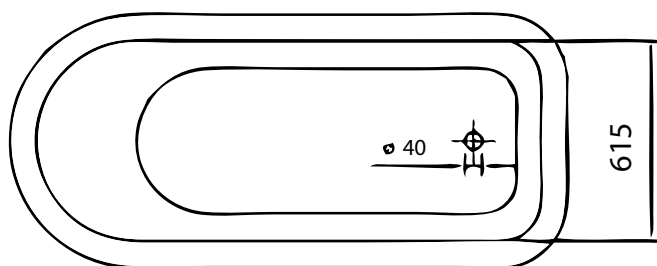

# Rustic Roll Top 1540

## Dimensions (MM)

Volume: 140 Lt  
Weight (Dry): 110 Kg

*Renaissance*

4/37 Northlink Pl,  
Virginia QLD 4014  
Ph: (07) 3266 5222  
Fx: (07) 3266 5233  
sales@renaissancebathrooms.com.au  
www.renaissancebathrooms.com.au