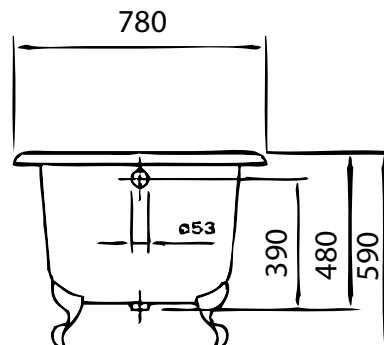

# Rustic Roll Top 1540

## Dimensions (MM)

Volume: 140 Lt  
Weight (Dry): 110 Kg

*Renaissance*

4/37 Northlink Pl,  
Virginia QLD 4014  
Ph: (07) 3266 5222  
Fx: (07) 3266 5233  
sales@renaissancebathrooms.com.au  
www.renaissancebathrooms.com.au