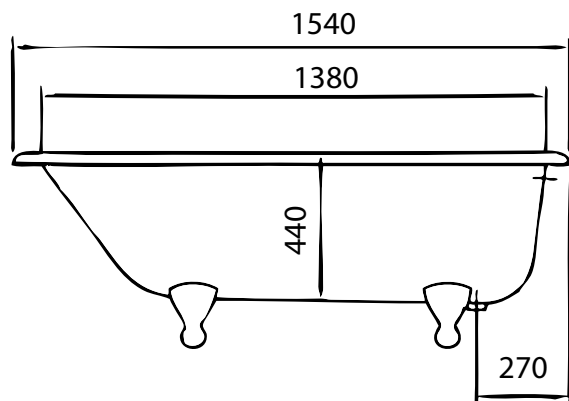

# Rustic Roll Top 1540

## Dimensions (MM)

Volume: 140 Lt  
Weight (Dry): 110 Kg

*Renaissance*

4/37 Northlink Pl,  
Virginia QLD 4014  
Ph: (07) 3266 5222  
Fx: (07) 3266 5233  
sales@renaissancebathrooms.com.au  
www.renaissancebathrooms.com.au