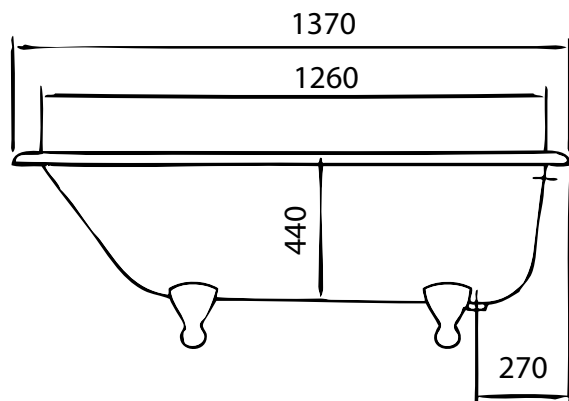

Rustic Roll Top 1370

Dimensions (MM)

Volume: 110 Lt
Weight (Dry): 100 Kg

Renaissance

4/37 Northlink Pl,
Virginia QLD 4014
Ph: (07) 3266 5222
Fx: (07) 3266 5233
sales@renaissancebathrooms.com.au
www.renaissancebathrooms.com.au