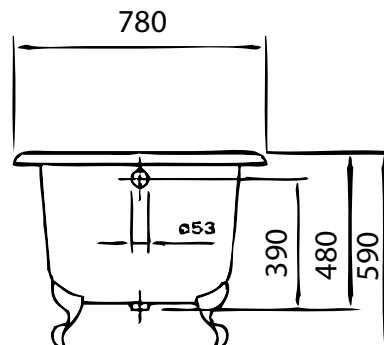

Rustic Roll Top 1370

Dimensions (MM)

Volume: 110 Lt
Weight (Dry): 100 Kg

Renaissance

4/37 Northlink Pl,
Virginia QLD 4014
Ph: (07) 3266 5222
Fx: (07) 3266 5233
sales@renaissancebathrooms.com.au
www.renaissancebathrooms.com.au