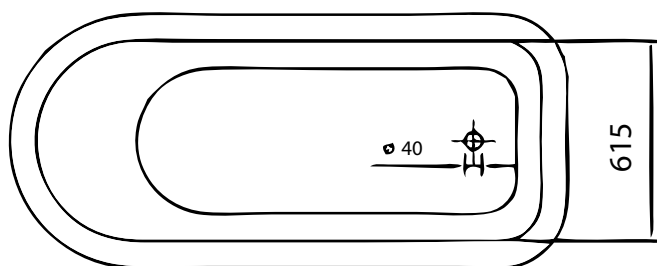

Rustic Roll Top 1370

Dimensions (MM)

Volume: 110 Lt
Weight (Dry): 100 Kg

Renaissance

4/37 Northlink Pl,
Virginia QLD 4014
Ph: (07) 3266 5222
Fx: (07) 3266 5233
sales@renaissancebathrooms.com.au
www.renaissancebathrooms.com.au