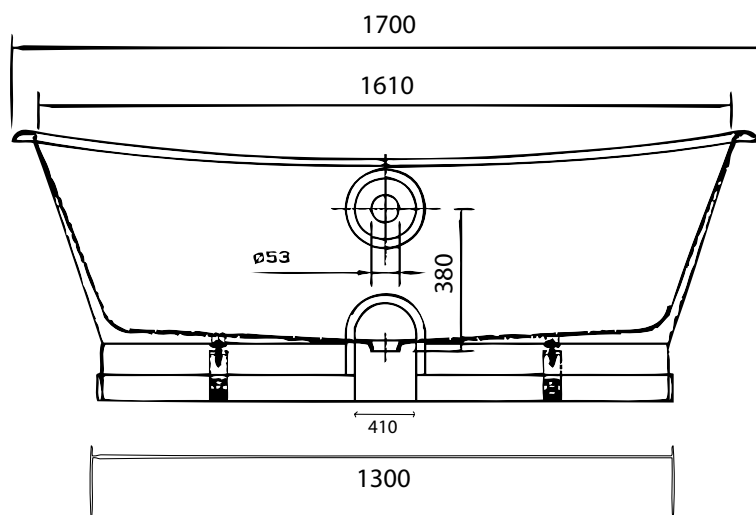

Raw / Saxon

Dimensions (MM)

Volume: 215 Lt
Weight (Dry): 175 Kg

Renaissance

4/37 Northlink Pl,
Virginia QLD 4014
Ph: (07) 3266 5222
Fx: (07) 3266 5233
sales@renaissancebathrooms.com.au
www.renaissancebathrooms.com.au