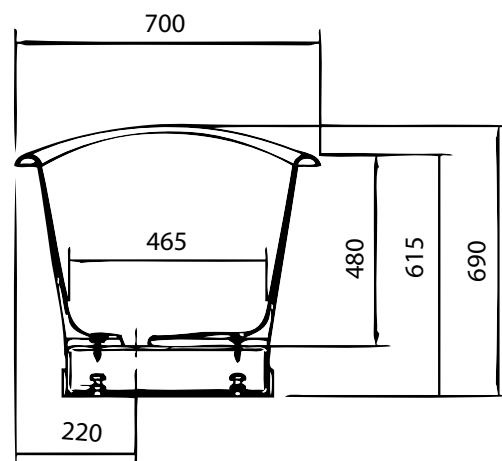

Raw / Saxon

Dimensions (MM)

Volume: 215 Lt
Weight (Dry): 175 Kg

Renaissance

4/37 Northlink Pl,
Virginia QLD 4014
Ph: (07) 3266 5222
Fx: (07) 3266 5233
sales@renaissancebathrooms.com.au
www.renaissancebathrooms.com.au