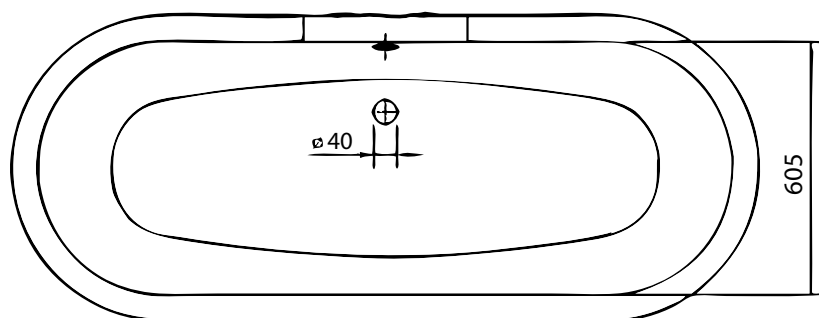

Raw / Saxon

Dimensions (MM)

Volume: 215 Lt
Weight (Dry): 175 Kg

Renaissance

4/37 Northlink Pl,
Virginia QLD 4014
Ph: (07) 3266 5222
Fx: (07) 3266 5233
sales@renaissancebathrooms.com.au
www.renaissancebathrooms.com.au