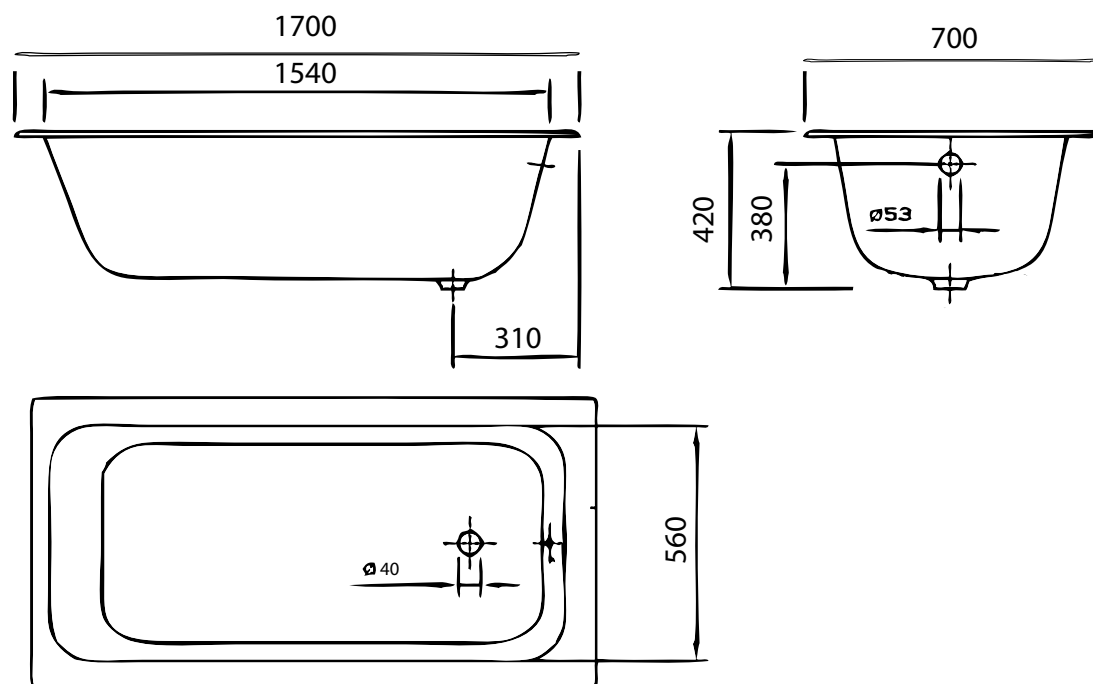

Esk 1700

Dimensions (MM)

Volume: 180 Lt
Weight (Dry): 98 Kg

Renaissance

4/37 Northlink Pl,
Virginia QLD 4014
Ph: (07) 3266 5222
Fx: (07) 3266 5233
sales@renaissancebathrooms.com.au
www.renaissancebathrooms.com.au