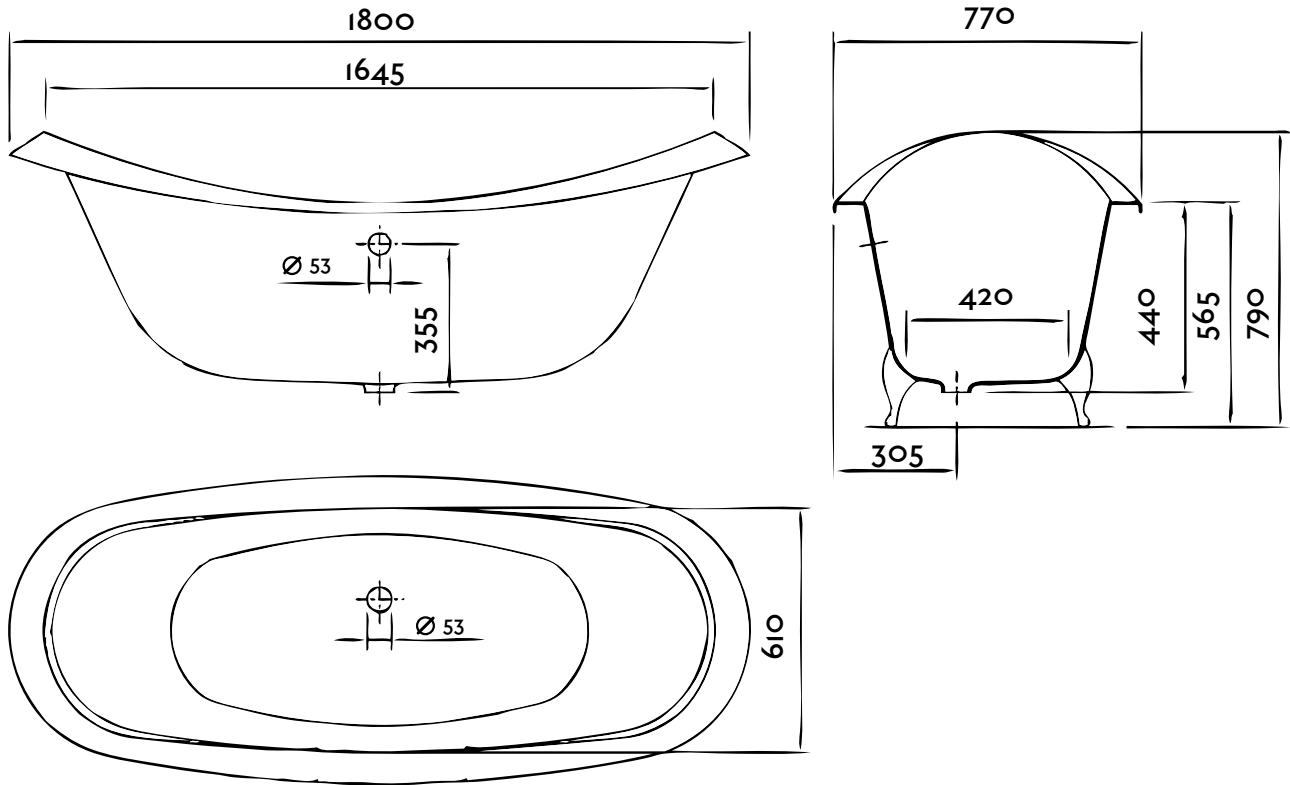

# Double Ended Slipper 1700

## Dimensions (MM)

Volume: 195 Lt  
Weight (Dry): 115 Kg

*Renaissance*

4/37 Northlink Pl,  
Virginia QLD 4014  
Ph: (07) 3266 5222  
Fx: (07) 3266 5233  
sales@renaissancebathrooms.com.au  
www.renaissancebathrooms.com.au