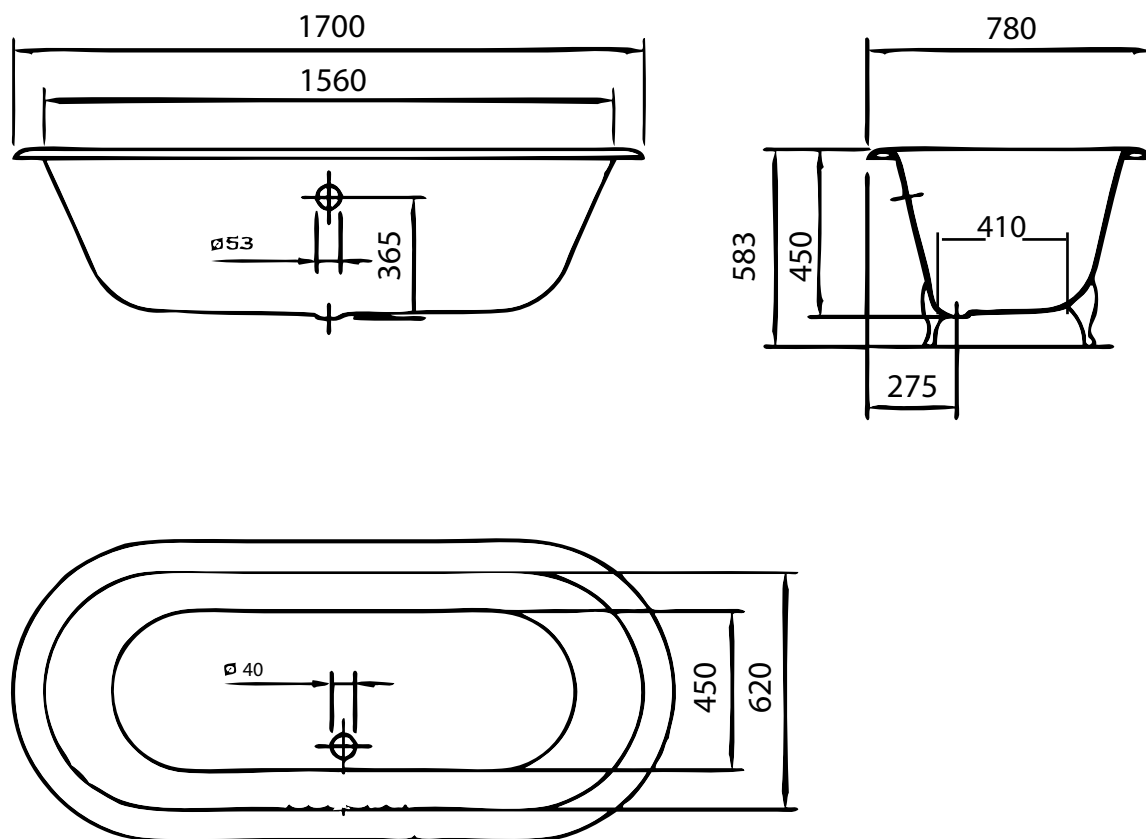

Baroque 1700

Dimensions (MM)

Volume: 190 Lt
Weight (Dry): 125 Kg

Renaissance

4/37 Northlink Pl,
Virginia QLD 4014
Ph: (07) 3266 5222
Fx: (07) 3266 5233
sales@renaissancebathrooms.com.au
www.renaissancebathrooms.com.au