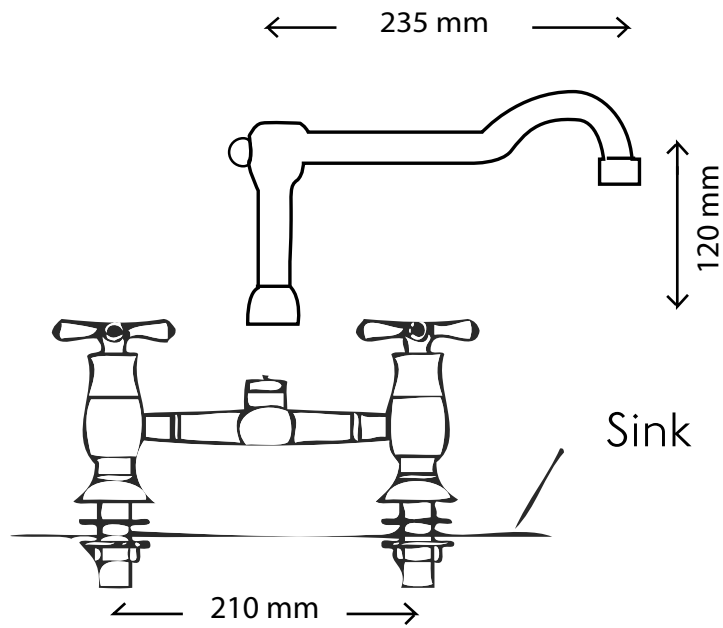

# COLONIAL Bridge Sink Mixer

*Renaissance*

TECHNICAL SHEET

Part no. RE-65XES